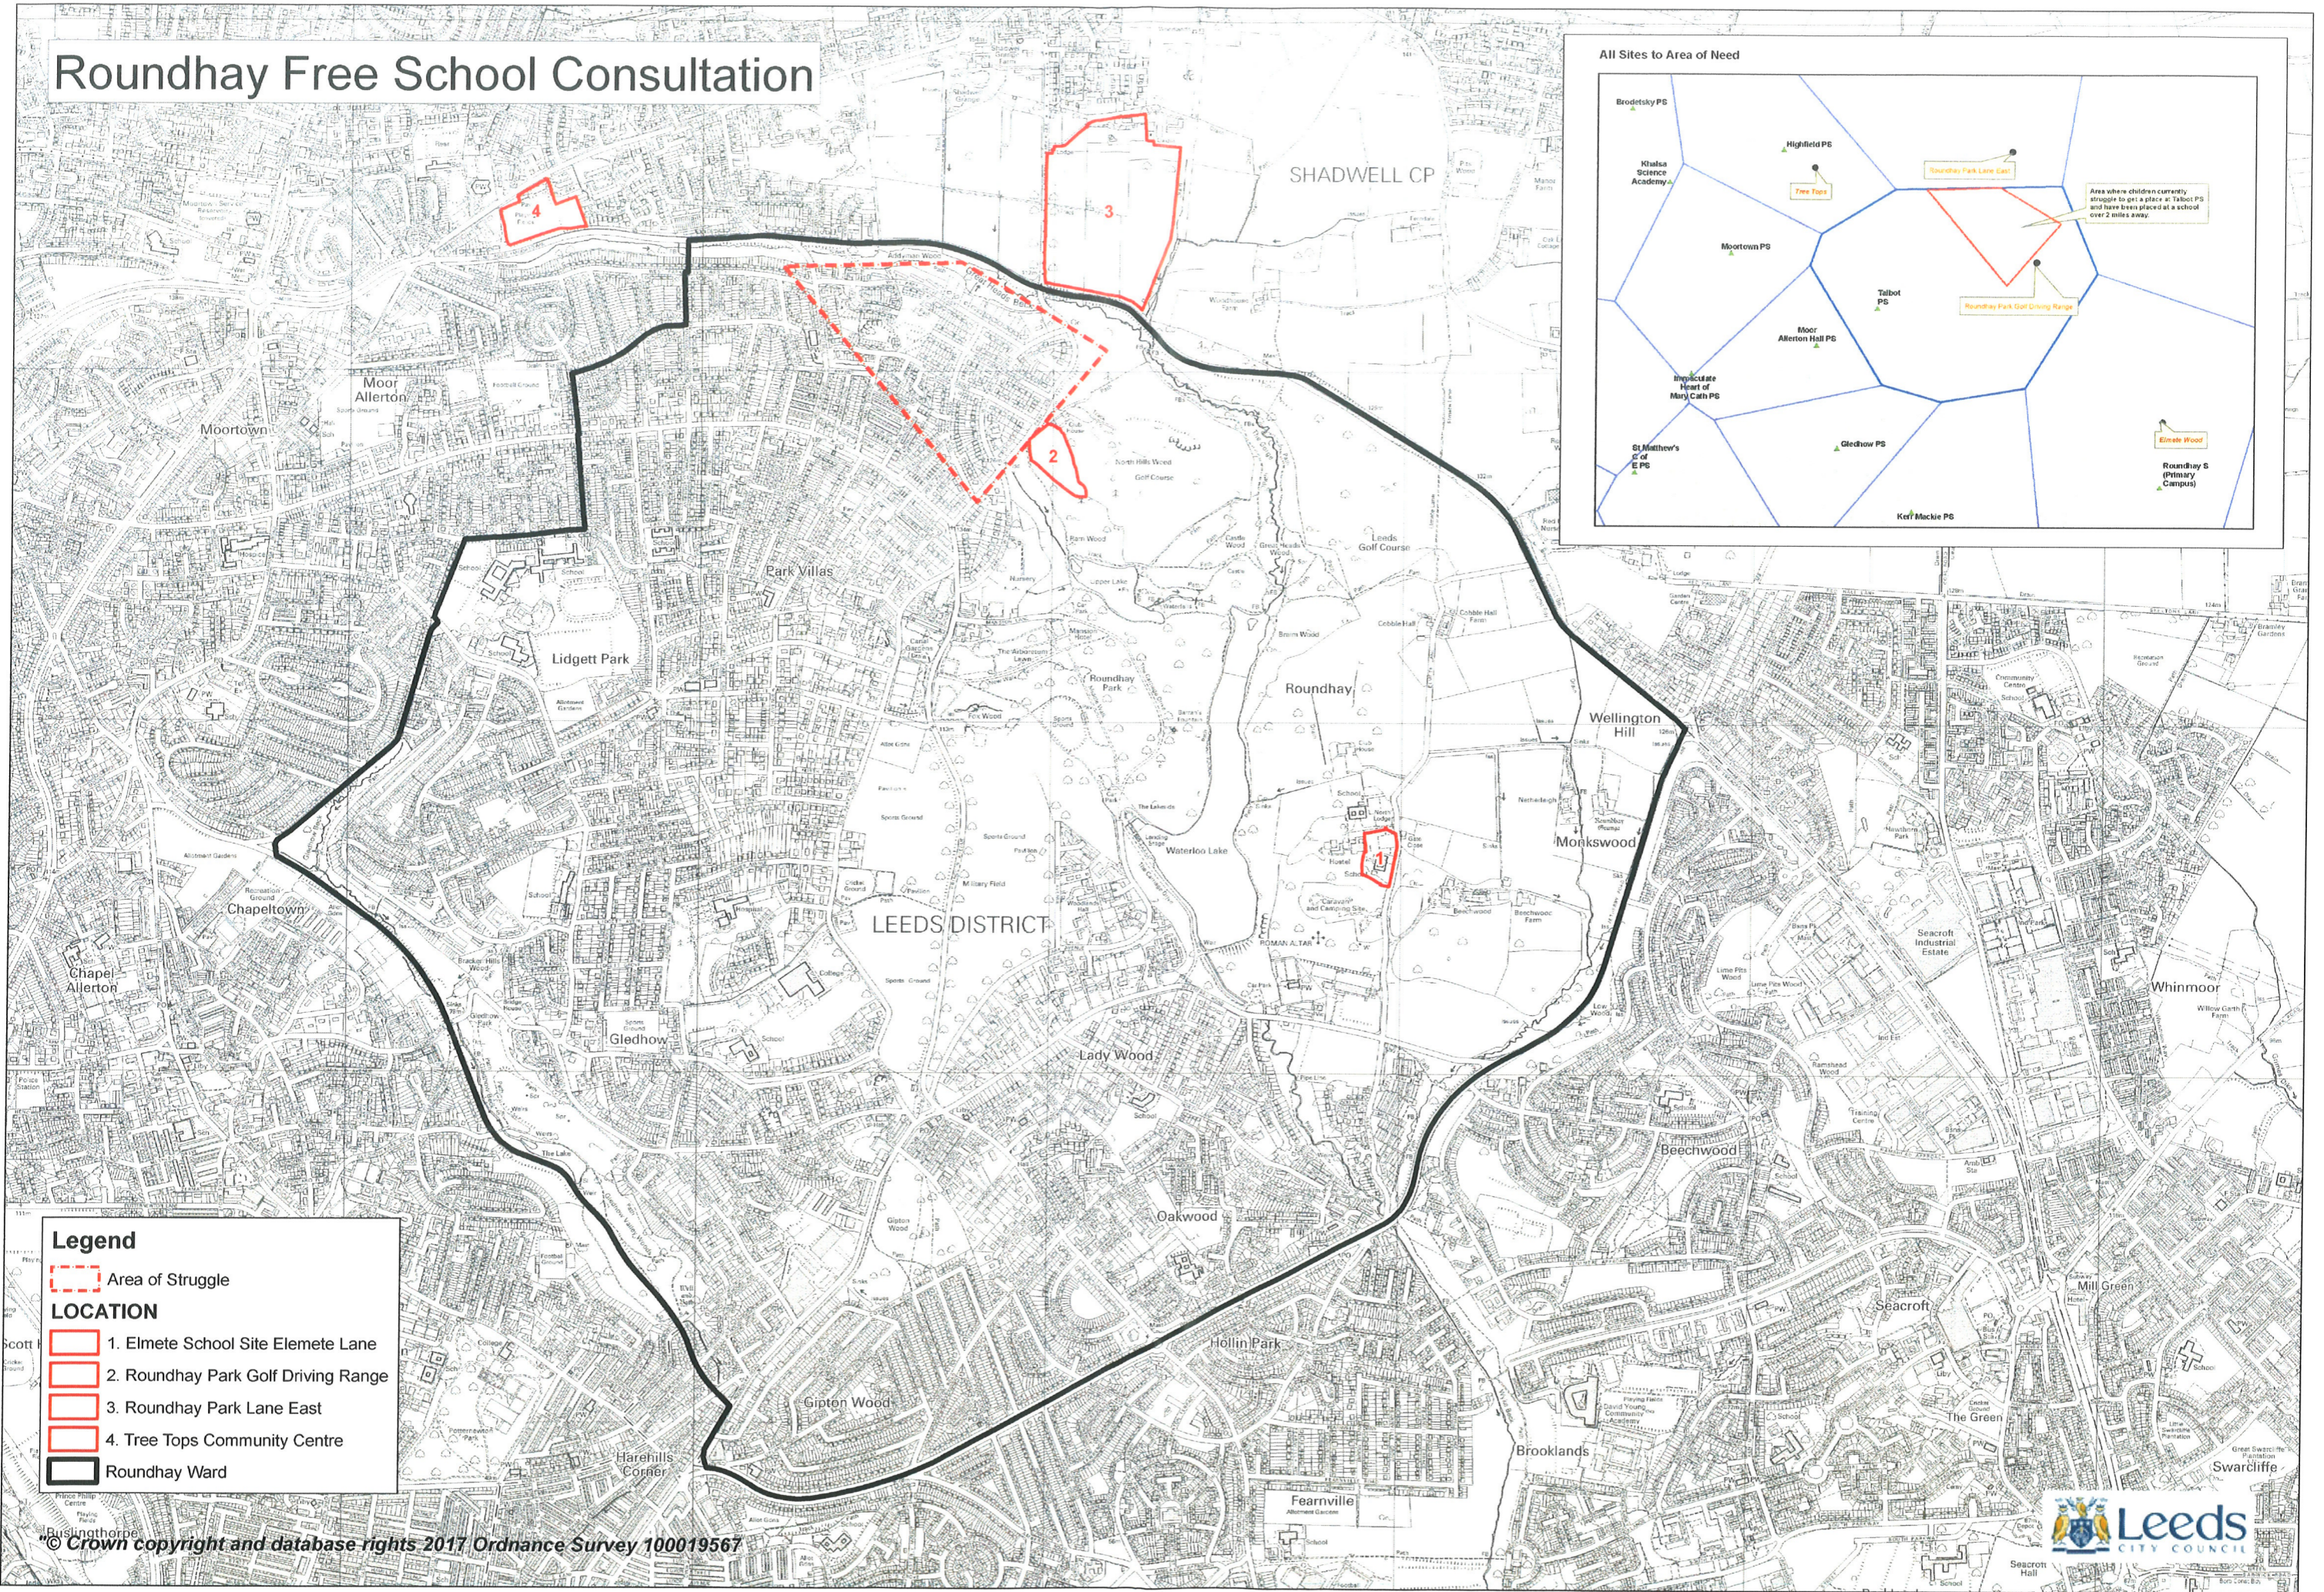

Roundhay Free School Consultation

Legend

- Area of Struggle
- LOCATION**
- 1. Elmete School Site Elemete Lane
- 2. Roundhay Park Golf Driving Range
- 3. Roundhay Park Lane East
- 4. Tree Tops Community Centre
- Roundhay Ward

© Crown copyright and database rights 2017 Ordnance Survey 100019567